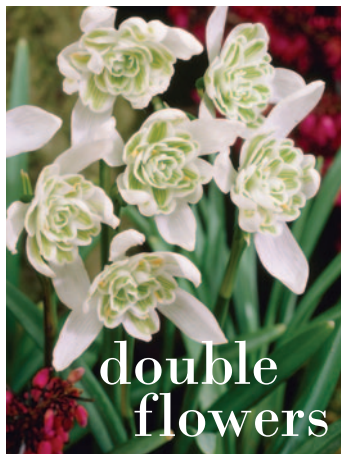

Shade loving varieties

double
flowers

Snowdrops (Flore Pleno)

Double Snowdrops.

FT: Feb/March. FH: 10cm

WI661: **7 for £5.75**