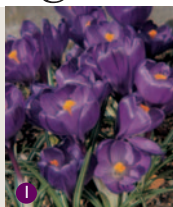

Crocus

Crocus species mixed

Slightly earlier than large flowering crocus with a wider colour range.

FT: Feb/March. FH: 8cm

WI320: **25 for £5.95**

Crocus Orange Monarch

The only orange crocus.

Bold orange with purple flame

FT: Feb/March. FH: 10cm

WI323: **10 for £4.95**

fragrant

Crocus tommasinianus Barr's Purple

Beautiful lilac/purple. Naturalises well.

FT: Feb/March. FH: 8cm

WI104: **30 for £3.95**

Large flowering crocus collection

Our large flowering crocus collection is ideal for naturalising. A fabulous mix of colours.

1. **1. Crocus Blue** FT: March/April. FH: 10cm
2. **2. Crocus White** FT: March/April. FH: 10cm
3. **3. Crocus Striped** FT: March/April. FH: 10cm
4. **4. Crocus Yellow** FT: March/April. FH: 10cm

WI324: **20 for £8.45** (All Individually labelled)

Outdoor hyacinths

best seller

fragrant

Hyacinth Woodstock

Stunning fragrant burgundy flowers.

FT: March/April. FH: 25cm

WI414: **5 for £4.95**

Hyacinth Gipsy Queen

Fragrant, salmon/pink flowers.

FT: March/April. FH: 25cm

WI417: **5 for £5.45**

new

Hyacinth Carnegie

Fragrant, white flowers.

FT: March/April. FH: 25cm

WI419: **5 for £5.45**

great value

Hyacinth mixed

A selection of assorted colours to add colour and fragrance to your borders.

FT: March/April. FH: 25cm

WI409: **9 for £7.25**