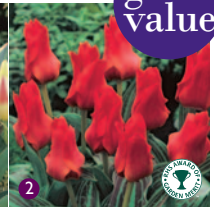

Tulips

short
stems

Tulip Calgary

Short-stemmed ivory white flowers.

FT: April/May. FH: 20cm

WI215: **10 for £6.95**

fragrant

Tulip Ballerina

Fragrant, vibrant orange lily flowers.

FT: April/May. FH: 55cm

WI212: **10 for £5.95**

Tulip Amazing Parrot

Peachy-pink with orange ruffled edges.

FT: May. FH: 40cm

WI205: **7 for £5.95**

Tulip Blushing Lady

Yellow with apricot/pink blush.

FT: May. FH: 65cm

WI199: **10 for £5.95**

Tulip Sunlover

Changes colour as it matures, gold to red.

FT: April/May. FH: 40cm

WI227: **10 for £5.45**

fragrant

Tulip Fire Wings

Striking red and yellow flamed flowers.

FT: April/May. FH: 60cm

WI220: **10 for £6.95**

Dwarf tulip early flowering collection

This superb collection of dwarf tulips produces beautiful flowers in early spring. They are ideal for rockeries and pots.

1. **Tulip Johann Strauss** FT: March/April. FH: 20cm
2. **Tulip Red Riding Hood** FT: April/May. FH: 30cm
3. **Tulip Albion Star** FT: April/May. FH: 20cm
4. **Tulip The First** FT: March. FH: 20cm

WI222: **40 for £15.95** (All individually labelled)

1

2

3

4

great
value