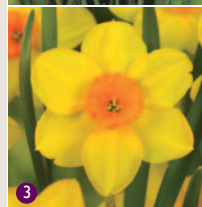

Daffodils

new

Narcissus Brabazon

Very robust, vivid yellow variety.
FT: Feb/March. FH: 30cm
WI105: **7 for £4.95**

great value

Mixed Daffodils 5kg* Net

A blend of specially selected varieties that are ideal for naturalising. *Weight when packed.
FT: March/April. FH: 35cm
WI114: **5kg for £15.95**

Narcissus Golden Trumpets 5kg* Net

A great value net of sunny golden daffodils. Ideal for creating drifts. *Weight when packed.
FT: March/April. FH: 35cm
WI132: **5kg for £15.95**

fragrant

Narcissus Sun Disc

Fragrant gold disc-like flowers.
Great in borders.
FT: April. FH: 20cm
WI149: **10 for £3.95**

best seller

Narcissus Tête-à-Tête

Popular multi-headed dwarf variety. Ideal for borders and containers.
FT: March/April. FH: 15cm
WI140: **20 for £6.95**

Narcissus Tête-à-Tête & Hyacinth Woodstock combination

Combination of 20 narcissus and 10 hyacinth.
FT: March/April. FH: 15-25cm
WI141: **30 for £14.95**

great value

Scented narcissus bulb collection

Enjoy the fragrance by planting next to pathways or in pots and containers.

1. **1. Narcissus Quail** FT: March/April. FH: 25cm
2. **2. Narcissus Pueblo** FT: March/April. FH: 30cm
3. **3. Narcissus Kedron** FT: March/April. FH: 35cm
4. **4. Narcissus Bridal Crown** FT: March/April. FH: 35cm

WI302: **40 for £17.95** (All individually labelled)

fragrant

1

2

3

4