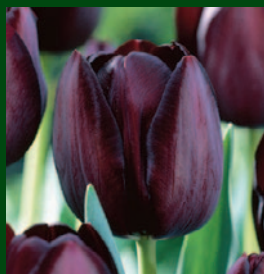

The Women's Institute

SPRING BULB SCHEME CATALOGUE 2024

Tulip Queen of Night
Velvety, dark satin black flowers.
FT: April/May. FH: 60cm
WI230: **7 for £4.95**

Tulip Pretty Woman
Cardinal red lily-flowered blooms
FT: April/May. FH: 40cm
WI247: **10 for £5.45**