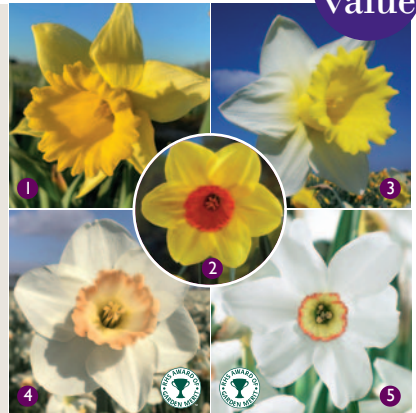

great value

5 months of colour narcissus collection

A great value range specially selected to bring you flowers from January to May.

- Narcissus Rijnveld's Early Sensation** FT: Jan/Feb. FH: 25cm
- Narcissus Sealing Wax** FT: Feb/March FH: 45cm
- Narcissus Georgie Boy** FT: March/April. FH: 40cm
- Narcissus Rainbow** FT: March/April. FH: 40cm
- Narcissus Pheasant's Eye** FT: April/May. FH: 40cm

WDC1: **35 for £22.95** (All Individually labelled)

new

Daffodils

new

Narcissus Tom Pouce

Star-shaped petals surround a large flaring pink cup.

FT: March/April FH: 40cm

WI108: **5 for £7.45**