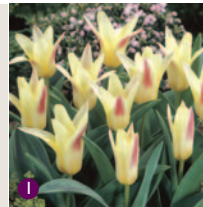

Tulips

short
stems

Tulip Calgary

Short-stemmed ivory white flowers.

FT: April/May. FH: 20cm

WI215: **10 for £6.95**

fragrant

Tulip Ballerina

Fragrant, vibrant orange lily flowers.

FT: April/May. FH: 55cm

WI212: **10 for £5.95**

Tulip Amazing Parrot

Peachy-pink with orange ruffled edges.

FT: May. FH: 40cm

WI205: **7 for £5.95**

Tulip Blushing Lady

Yellow with apricot/pink blush.

FT: May. FH: 65cm

WI199: **10 for £5.95**

Tulip Sunlover

Changes colour as it matures, gold to red.

FT: April/May. FH: 40cm

WI227: **10 for £5.45**

fragrant

Tulip Fire Wings

Striking red and yellow flamed flowers.

FT: April/May. FH: 60cm

WI220: **10 for £6.95**

Dwarf tulip early flowering collection

This superb collection of dwarf tulips produces beautiful flowers in early spring. They are ideal for rockeries and pots.

1. **Tulip Johann Strauss** FT: March/April. FH: 20cm
2. **Tulip Red Riding Hood** FT: April/May. FH: 30cm
3. **Tulip Albion Star** FT: April/May. FH: 20cm
4. **Tulip The First** FT: March. FH: 20cm

WI222: **40 for £15.95** (All individually labelled)

1

2

3

4

great
value